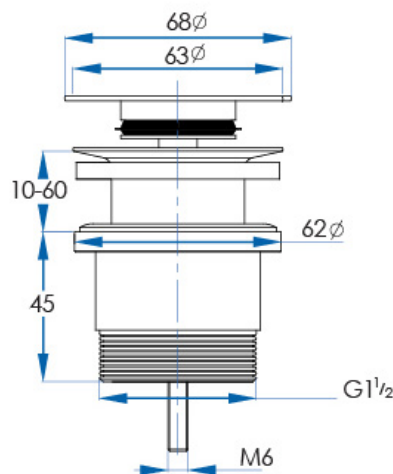

TDW3240-GM

SPECIFICATIONS

Material	Solid Brass Construction
Notes	Compatible with Basins, and Integrated Basins with or without an overflow.
Warranty	5 years replacement product or parts

CASA LUSO

Due to our policy of continuous development, all designs and measurements are intended only as a guide and are subject to change without notice. Being hand made products they are subject to a size variance E&OE. This brochure is representative of the actual products at time of printing. Please confirm all particulars before purchase. Casa Lusso recommends having the product on site before commencing rough in.