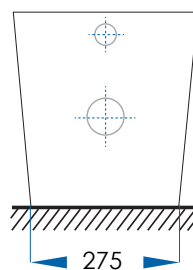

VISTA

Rimless Floor Pan Toilet Suite

7
YEAR
WARRANTY

SPECIFICATIONS

Water Consumption	WELS 4 Star, 4.5L/full, 3L/half, 3.4L/avg flush
Features	Highest Quality Vitreous China Construction Rimless Flushing Technology Heavy Duty Duraplast Quick Release Soft Close Seat Suitable for In-Wall Cistern K301 or K301-Q Standard P Trap
Installation	Supplied with S-Trap Adaptor to suit 155-190mm Set Out TVI3-W
Code	TVI3-W
Warranty	7 year replacement product or parts*: 1 year labour <small>*Excludes valves, seats, button assembly, links, flush pipes & other internal components which carry a 1 year replacement warranty</small>