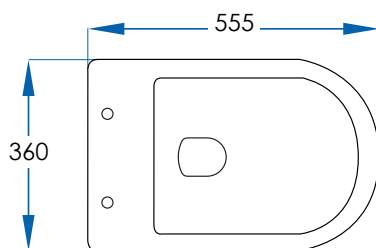

VISTA

Rimless Floor Pan Toilet Suite

7
YEAR
WARRANTY

SPECIFICATIONS

Water Consumption	WELS 4 Star, 4.5L/full, 3L/half, 3.4L/avg flush
Features	Highest Quality Vitreous China Construction Rimless Flushing Technology Heavy Duty Duraplast Quick Release Soft Close Seat Suitable for In-Wall Cistern K301 or K301-Q Standard P Trap
Installation	Supplied with S-Trap Adaptor to suit 155-190mm Set Out TVI3-W
Code	TVI3-W
Warranty	7 year replacement product or parts*: 1 year labour <small>*Excludes valves, seats, button assembly, links, flush pipes & other internal components which carry a 1 year replacement warranty</small>