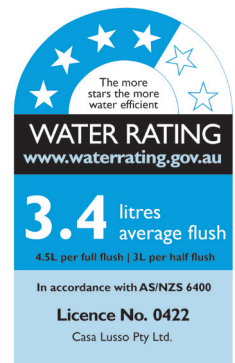

VISTA

Rimless Floor Pan Toilet Suite

7
YEAR
WARRANTY

SPECIFICATIONS

Water Consumption	WELS 4 Star, 4.5L/full, 3L/half, 3.4L/avg flush
Features	Highest Quality Vitreous China Construction Rimless Flushing Technology Heavy Duty Duraplast Quick Release Soft Close Seat Suitable for In-Wall Cistern K301 or K301-Q Standard P Trap
Installation	Supplied with S-Trap Adaptor to suit 155-190mm Set Out TVI3-W
Code	TVI3-W
Warranty	7 year replacement product or parts*: 1 year labour <small>*Excludes valves, seats, button assembly, links, flush pipes & other internal components which carry a 1 year replacement warranty</small>