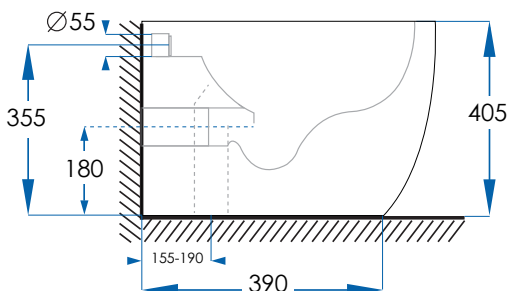

VISTA

Rimless Floor Pan Toilet Suite

7
YEAR
WARRANTY

SPECIFICATIONS

Water Consumption	WELS 4 Star, 4.5L/full, 3L/half, 3.4L/avg flush
Features	Highest Quality Vitreous China Construction Rimless Flushing Technology Heavy Duty Duraplast Quick Release Soft Close Seat Suitable for In-Wall Cistern K301 or K301-Q Standard P Trap
Installation	Supplied with S-Trap Adaptor to suit 155-190mm Set Out TVI3-W
Code	TVI3-W
Warranty	7 year replacement product or parts*: 1 year labour <small>*Excludes valves, seats, button assembly, links, flush pipes & other internal components which carry a 1 year replacement warranty</small>