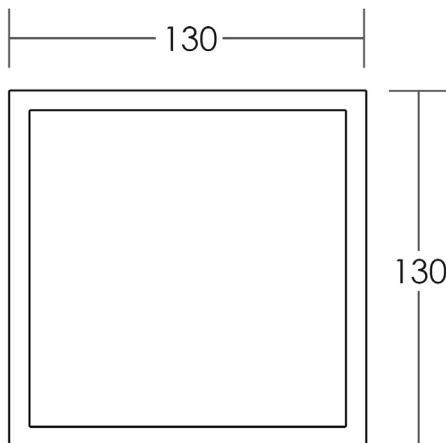

## SPECIFICATIONS

**Material** 316 Stainless Steel Construction  
**Finish** Polished  
**Tile Depth** 14mm  
**Warranty** 5 years replacement product or parts

### Size Chart

	Length	Width	Waste Outlet
TWS80	130	130	80
TWS100	130	130	100

  
**WaterMark**  
WMTS 040:2021  
LN23041  
Casa Lusso

**CASA LUSSO**

Due to our policy of continuous development, all designs and measurements are intended only as a guide and are subject to change without notice. Being hand made products they are subject to a size variance E&OE. This brochure is representative of the actual products at time of printing. Please confirm all particulars before purchase. Casa Lusso recommends having the product on site before commencing rough in.