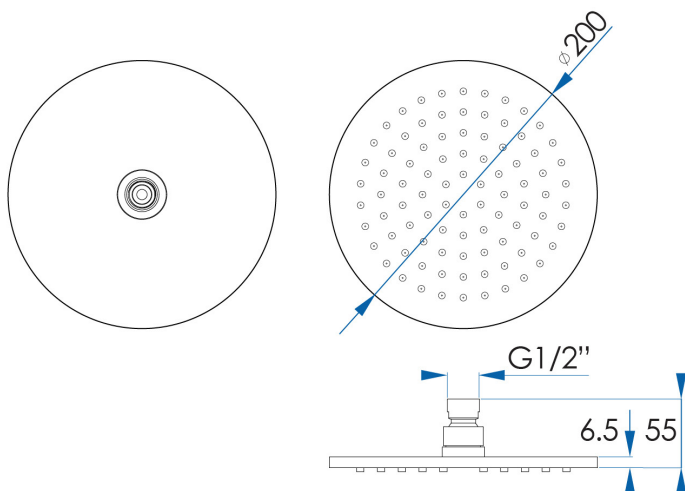

# MONSOON

Round Shower Head Chrome 200mm

**5**  
YEAR  
WARRANTY

## SPECIFICATIONS

<b>Water Consumption</b>	WELS 3 Star, 9 litres per minute
<b>Material</b>	304 Stainless Steel with Mirror Finish
<b>Warranty</b>	5 year replacement product or parts
<b>Code</b>	MS200R-CH