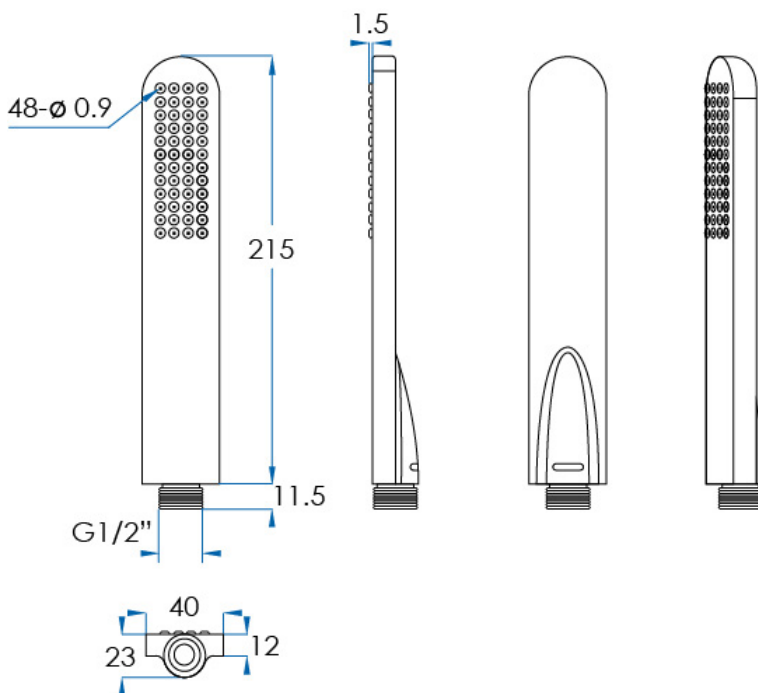

OLLIE

Single Function Hand Shower Chrome

2
YEAR
WARRANTY

SPECIFICATIONS

Water Consumption	WELS 3 Star, 8 litres per minute
Features	Single Function Hand Shower
Material	Solid Brass construction with Chrome plated finish and easy clean silicon nozzles
Code	OLLIE-CH
Warranty	2 year replacement product or parts

CASA LUSSO

Due to our policy of continuous development, all designs and measurements are intended only as a guide and are subject to change without notice. Being hand made products they are subject to a size variance E&OE. This brochure is representative of the actual products at time of printing. Please confirm all particulars before purchase. Casa Lusso recommends having the product on site before commencing rough in.