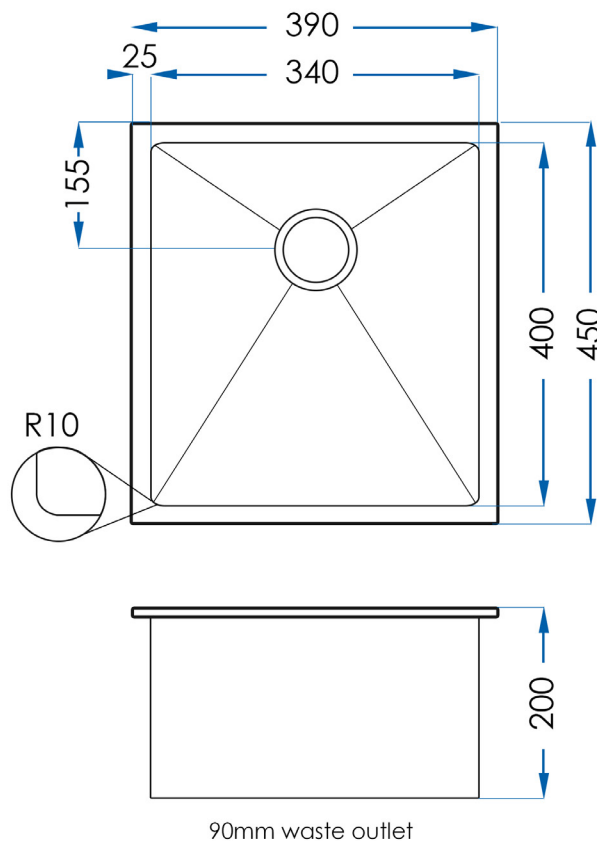

BURAZZO

Single Bowl Kitchen Sink 390mm

7
YEAR
WARRANTY

SPECIFICATIONS

Size	390x450mm
Bowl Size	340x400mm
Depth	200mm
Material	1.2mm Stainless Steel (304)
Finish	Brushed
Waste Size	90mm (Waste not included)
Installation	Undermount or Inset
Code	BU394520S
Warranty	7 year replacement product 1 year labour