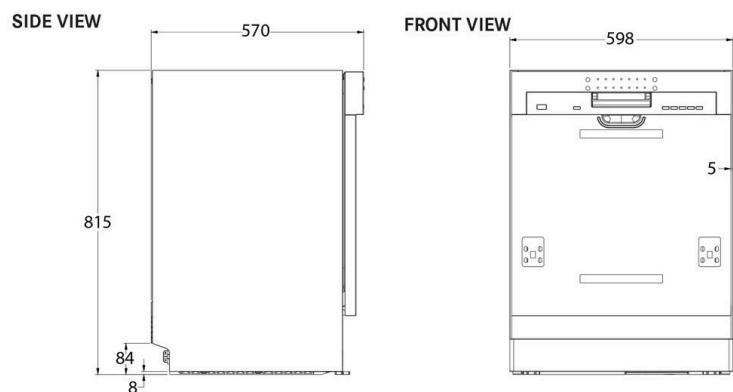

WELS Reg. Number:

D02317

Please Note: Door panel and kickplate not supplied

Harvey Norman
COMMERCIAL DIVISION