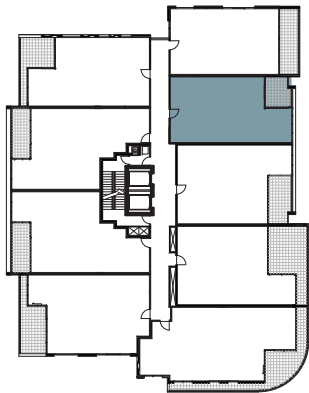

APARTMENT 2D

2 BEDROOM

INTERNAL:	74m ²
BALCONY:	8-25m ²
TOTAL AREA:	82-99m²

Areas vary per level - please refer to survey plans attached to contract for sale

SCALE 1:100 @ A4