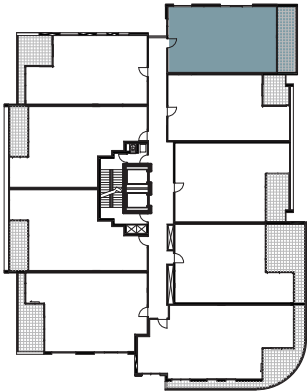

## APARTMENT 2C

### 2 BEDROOM

INTERNAL: 74m<sup>2</sup>

BALCONY: 13-26m<sup>2</sup>

TOTAL AREA: 87-100m<sup>2</sup>

*Areas vary per level - please refer to survey plans attached to contract for sale*

0 1 5 m

SCALE 1:100 @ A4