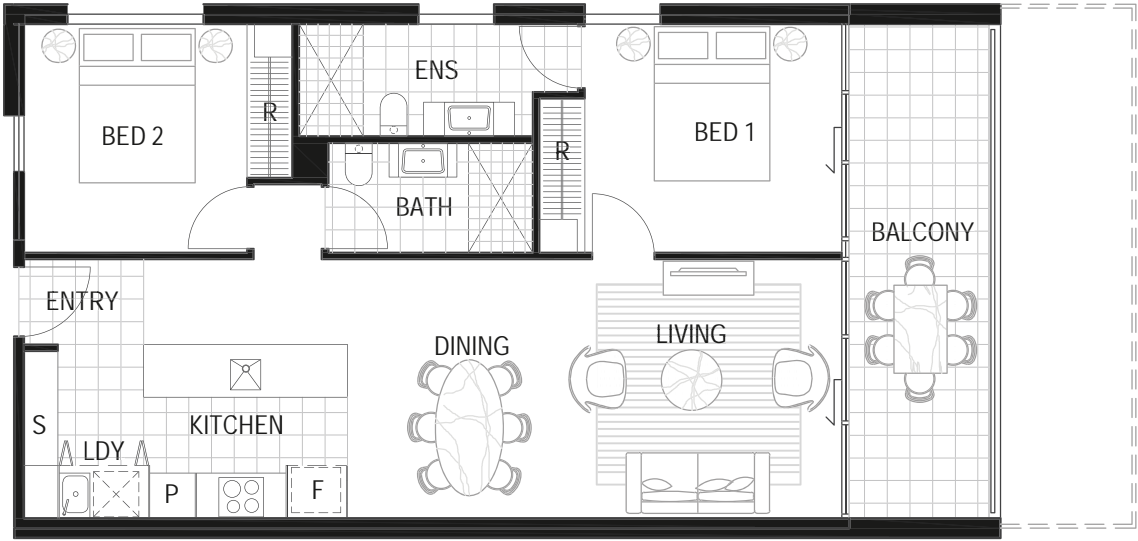

## APARTMENT 2C

### 2 BEDROOM

INTERNAL: 74m<sup>2</sup>

BALCONY: 13-26m<sup>2</sup>

TOTAL AREA: 87-100m<sup>2</sup>

*Areas vary per level - please refer to survey plans attached to contract for sale*

0 1 5 m

SCALE 1:100 @ A4